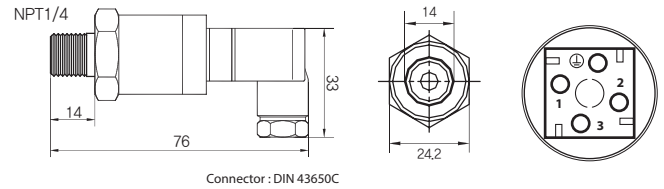

Connection Diagram

Cable color	DP520C	PIN NO	DP520D
Black	GND	1	VCC(10~30Vdc)
Red	VCC(10~30Vdc)	2	Signal(+)
Green	Signal(+)		

DOTECH
SENSING & CONTROL

(주) 두텍 | <http://www.dotech21.com>
경기도 안산시 단원구 동산로 30 (원시동, 중앙일보빌딩 6층)
대표전화 : 031-495-3767 팩스 : 031-495-3917

PRESSURE TRANSMITTER

Model	Range	Output Signal	Power Supply
DP520C	0 ~ 16bar	4 ~ 20mA	10 ~ 30Vdc
DP520D	0 ~ 16bar	4 ~ 20mA	10 ~ 30Vdc