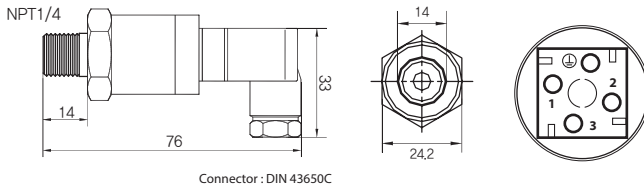

Connection Diagram

Cable color	DP520C	PIN NO	DP520D
Black	GND	1	VCC(10~30Vdc)
Red	VCC(10~30Vdc)	2	Signal(+)
Green	Signal(+)		

DOTECH
SENSING & CONTROL

(주) 두텍 | <http://www.dotech21.com>
경기도 안산시 단원구 동산로 30 (원시동, 중앙일보빌딩 6층)
대표전화 : 031-495-3767 팩스 : 031-495-3917

PRESSURE TRANSMITTER

Model	Range	Output Signal	Power Supply
DP520C	0 ~ 16bar	4 ~ 20mA	10 ~ 30Vdc
DP520D	0 ~ 16bar	4 ~ 20mA	10 ~ 30Vdc