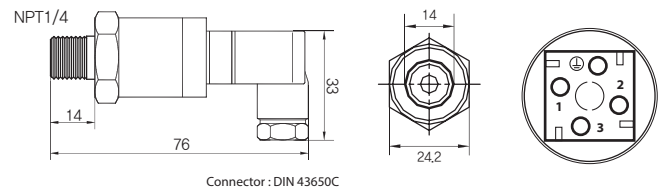

Connection Diagram

Cable color	DP520C	PIN NO	DP520D
Black	GND	1	VCC(10~30Vdc)
Red	VCC(10~30Vdc)	2	Signal(+)
Green	Signal(+)		

DOTECH
SENSING & CONTROL

(주) 두텍 | <http://www.dotech21.com>
경기도 안산시 단원구 동산로 30 (원시동, 중앙일보빌딩 6층)
대표전화 : 031-495-3767 팩스 : 031-495-3917