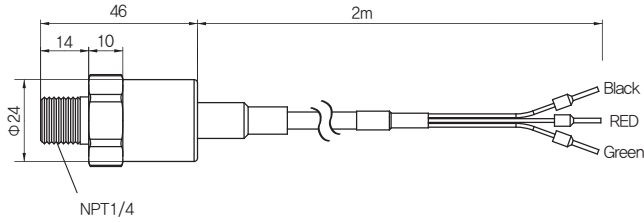

PRESSURE TRANSMITTER

Model	Range	Output Signal	Power Supply
DP520C	0 ~ 16bar	4 ~ 20mA	10 ~ 30Vdc
DP520D	0 ~ 16bar	4 ~ 20mA	10 ~ 30Vdc

DP520C

DP520D