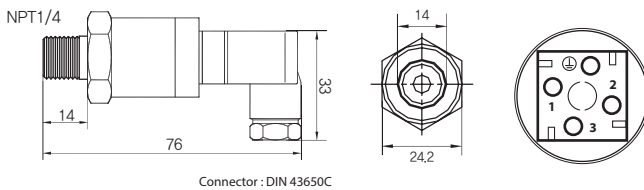

Connection Diagram

Cable color	DP520C	PIN NO	DP520D
Black	GND	1	VCC(10~30Vdc)
Red	VCC(10~30Vdc)	2	Signal(+)
Green	Signal(+)		

DOTECH
SENSING & CONTROL

(주) 두텍 | <http://www.dotech21.com>
경기도 안산시 단원구 동산로 30 (원시동, 중앙일보빌딩 6층)
대표전화 : 031-495-3767 팩스 : 031-495-3917

PRESSURE TRANSMITTER

Model	Range	Output Signal	Power Supply
DP520C	0 ~ 16bar	4 ~ 20mA	10 ~ 30Vdc
DP520D	0 ~ 16bar	4 ~ 20mA	10 ~ 30Vdc